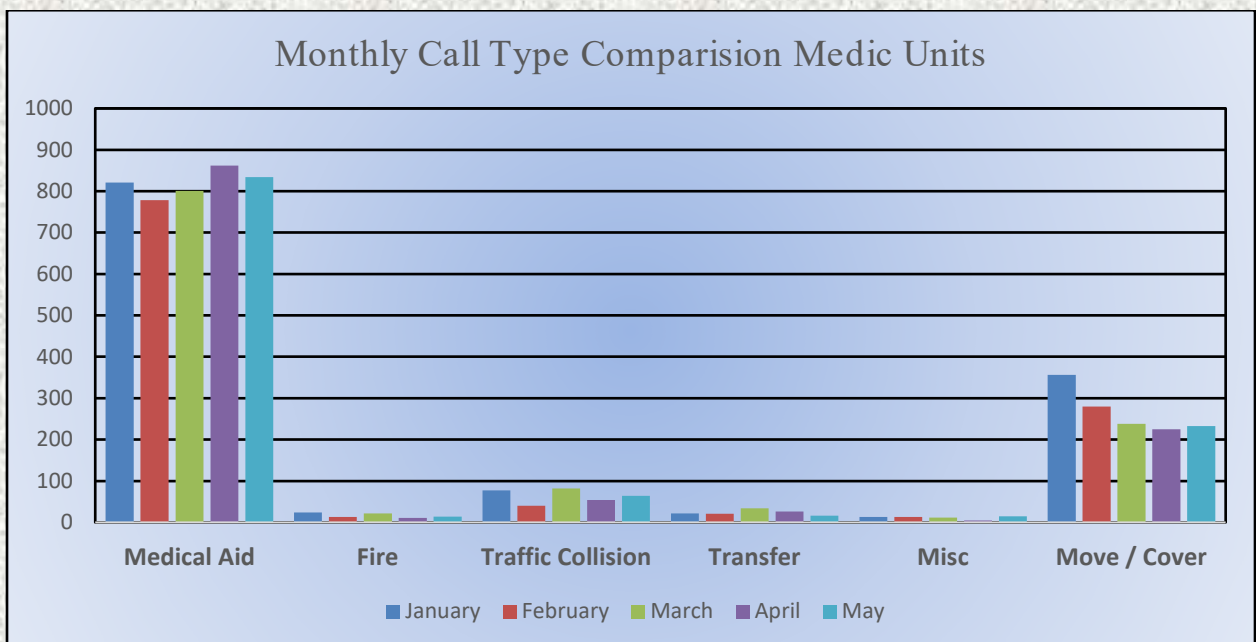

Total Responses for Medic Units: 1011