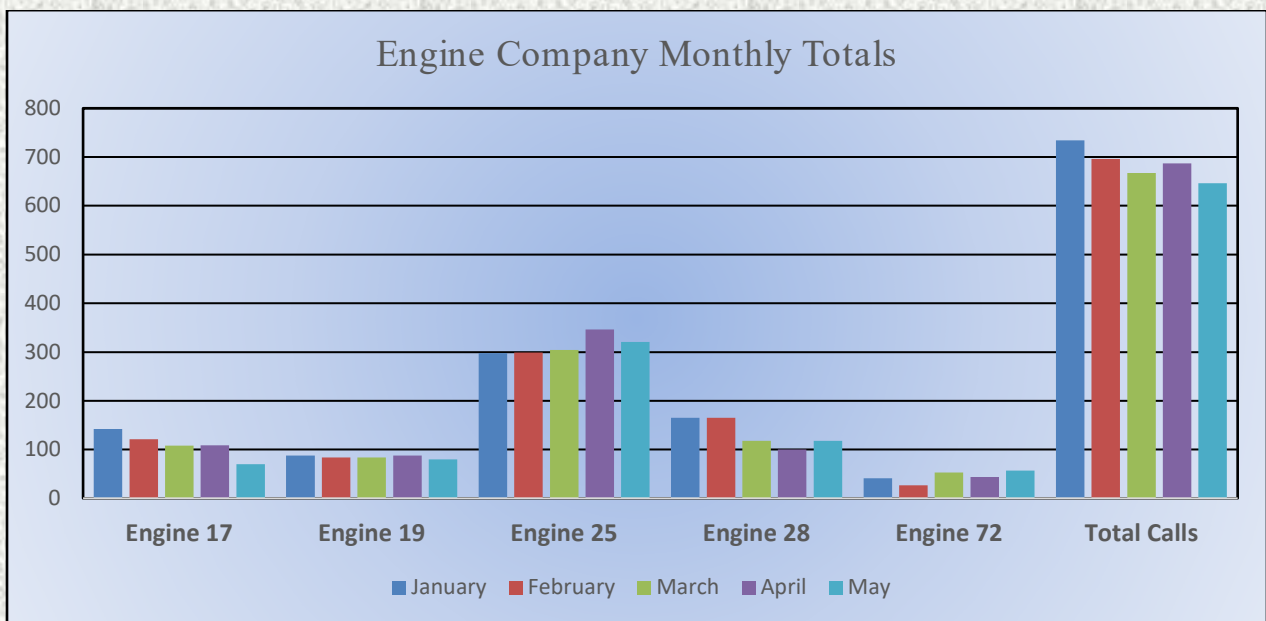

Monthly Run Statistics and Call Break Down May 2023 Engine Companies and Medic Units

Total Responses for Engine Companies: 646