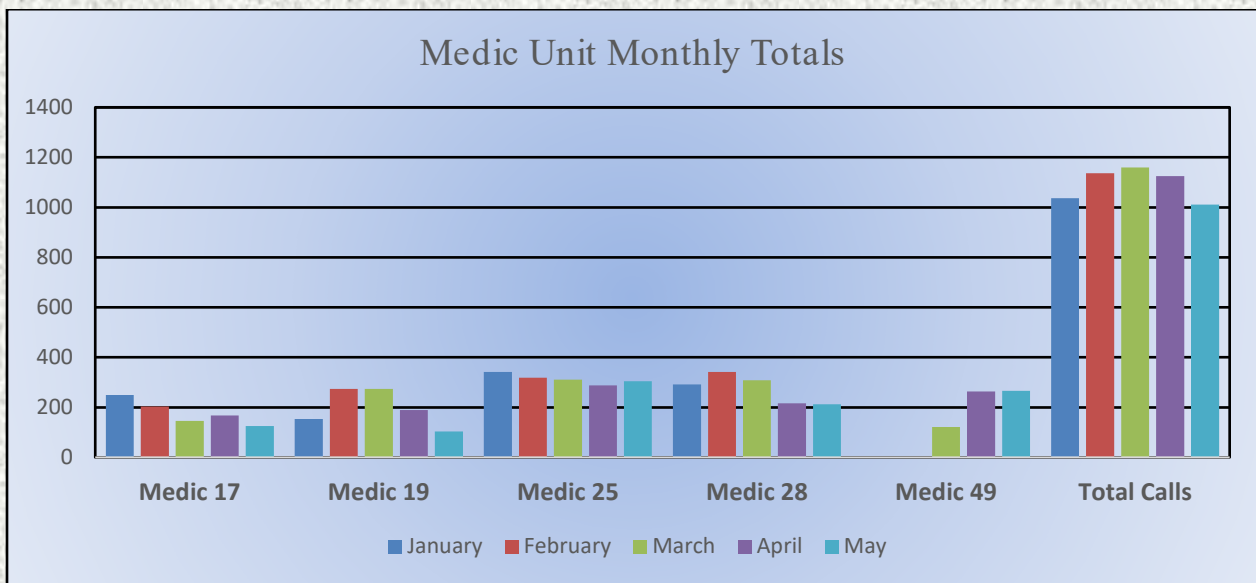

Total Responses for Medic Units: 1011