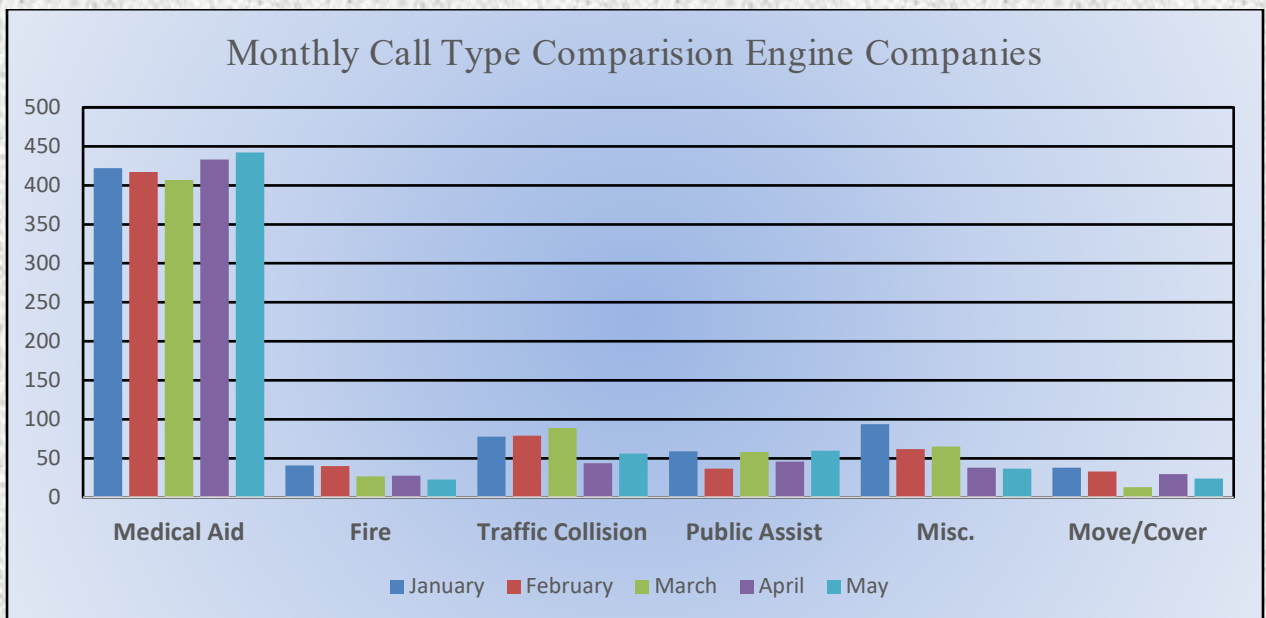

Monthly Run Statistics and Call Break Down May 2023 Engine Companies and Medic Units

Total Responses for Engine Companies: 646